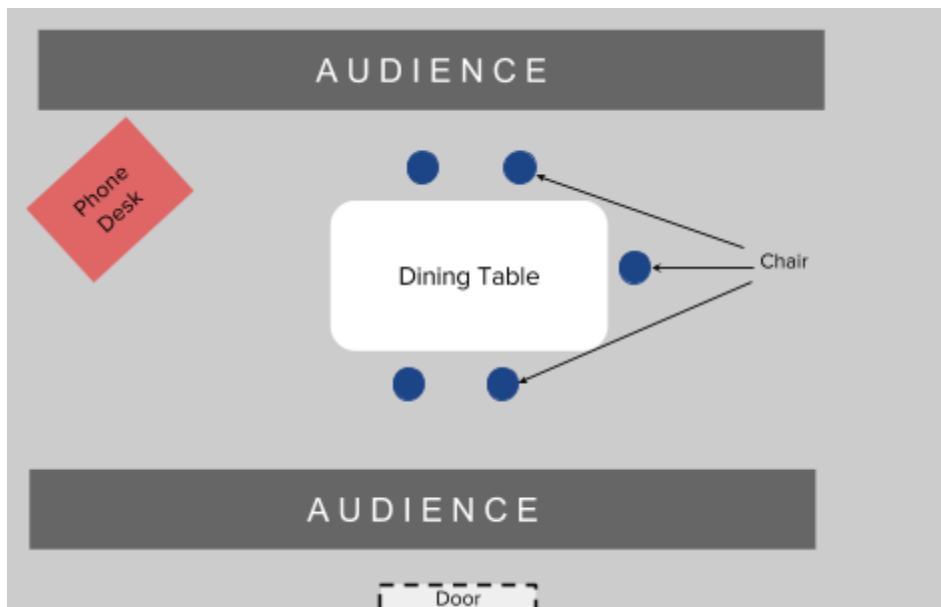

Set

Azrina & Yuno

- Table Set-up
- Table Cloth (Black/White)
- Wine/Water Glasses,Bottles
- Plates
- Chairs
- Lights, Candles

Explanation

Main Table - Centre

(The main table will be located in the centre of the room, with 5 chairs around it. Lights, candles will be set in the middle of the table to give an atmosphere and a mysterious mood, also with plates, lights and candles that follows the plot. On the side, will be a small table with a phone and some decorations)

- Phone Table
- Phone
- *Fake Plant/Decor items

- Wall
- Fake windows